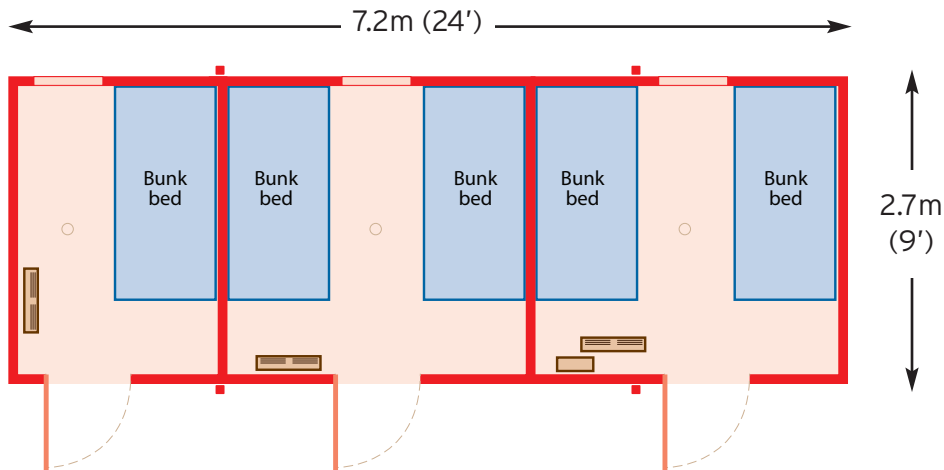

Sleeper / Jackleg

10-Berth Sleeper Unit

Specification

Power Inlet: 32 Amp External Plug

Loading: 63 Amp

Optional Extras: Steps