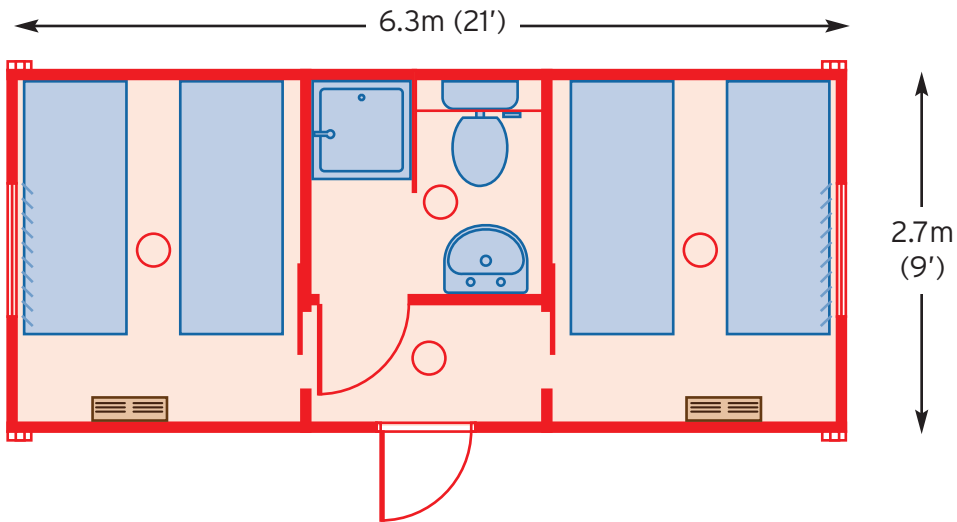

Sleeper / Jackleg

4-Berth Sleeper Unit

Specification

Power Inlet:	32 Amp External Plug
Loading:	63 Amp
Hot Water:	Provided by electric boiler
Water In:	15mm
Waste Out:	110mm

Optional Extras: Steps, Waste Tanks