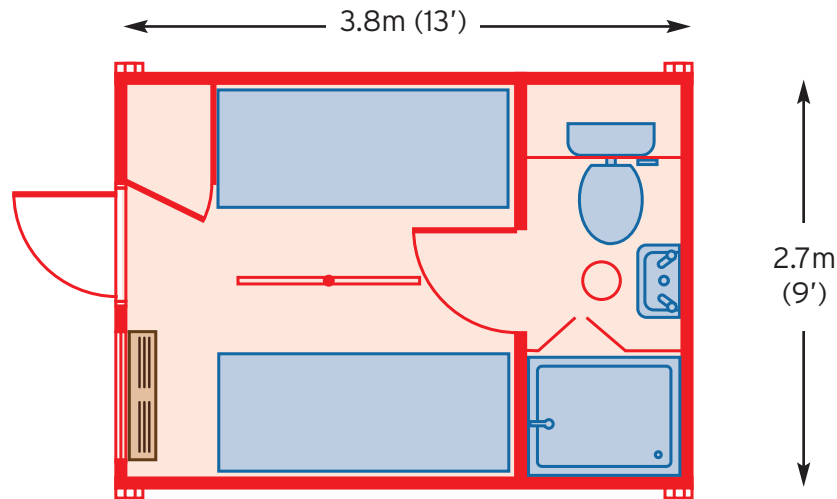

# Sleeper Unit / Jackleg

2-Berth

## Specification

- Power Inlet: 32 Amp External Plug
- Loading: 63 Amp
- Hot Water: Provided by electric boiler
- Water In: 15mm
- Waste Out: 110mm & 40mm

**Optional Extras:** Steps, Waste Tanks

Please note that linens are not supplied.

### Specification

Power Inlet:	32 Amp External Plug
Loading:	63 Amp
Hot Water:	Provided by electric boiler
Water In:	15mm
Waste Out:	110mm

**Optional Extras:** Steps, Waste Tanks

Please note that linens are not supplied.