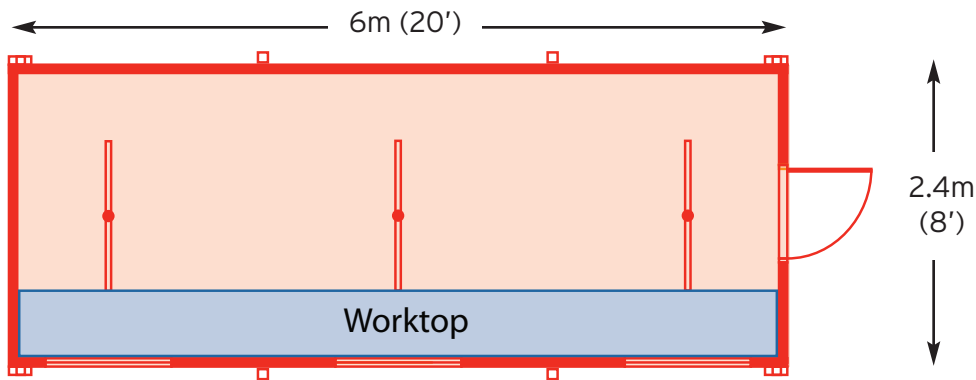

Sizes Available:

- 32' x 10' (9.6mx3.0m)
- 24' x 9' (7.2mx2.7m)
- 20' x 9' (6.0mx2.7m)
- 16' x 9' (4.8mx2.7m)
- 12' x 9' (3.6mx2.7m)

Optional Extras:

- Carpet Tiles
- Coat Hooks
- Countertop
- Partitions
- Sink Units
- Window Blinds
- Window Guards

Office / Jackleg

8' 4-Window AV Ticket Office

Specification

- Power Inlet: 16 Amp External Plug
- Loading: 63 Amp
- Ticket Windows: 4 windows (2 each side)

Office / Jackleg
20' Ticket Office

ACCOMMODATION

Specification