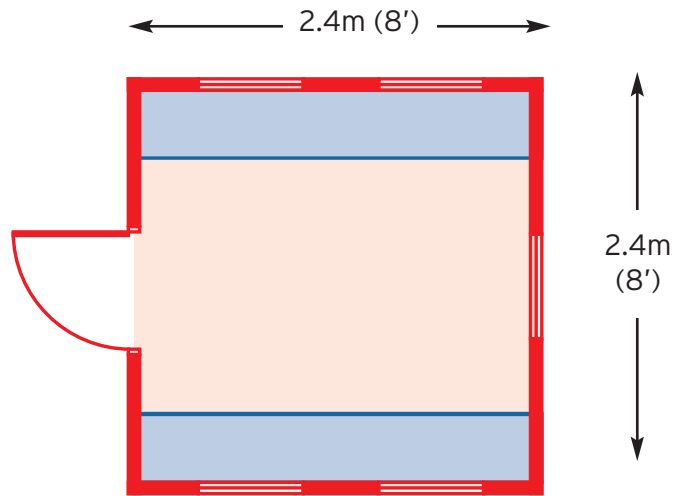

Office / Jackleg

8' 4-Window AV Ticket Office