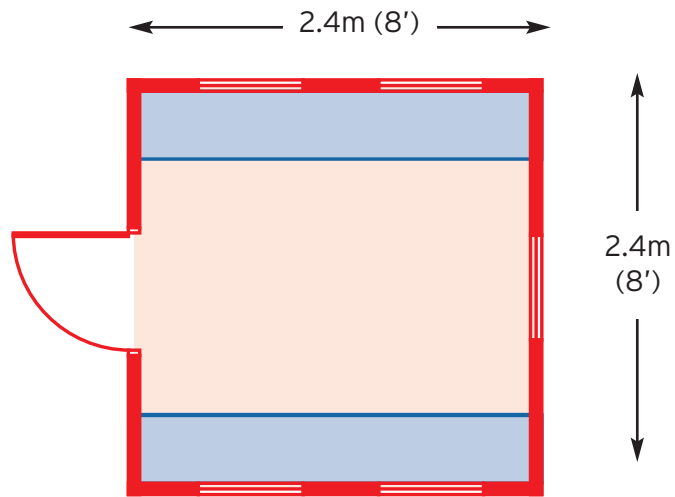

Office / Jackleg

8' 4-Window Ticket Office